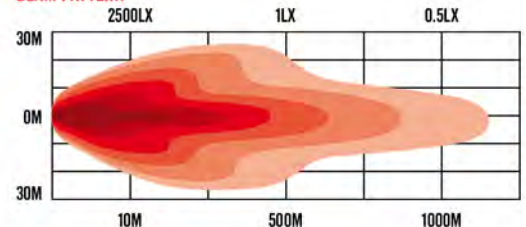

BEAM PATTERN

THERMAL
MANAGEMENT
TECHNOLOGY

MULTI-VOLT
10-30 VDC

POLYCARB
LENS

COLOUR
TEMP

WATERPROOF

OVER/UNDER
VOLTAGE
PROTECTION

REVERSE
POLARITY
PROTECTION

DEUTSCH
CONNECTOR

OSRAM
LEDS

EMI/EMC
RADIO
INTERFERENCE
APPROVED

7YR
7 YEAR
WARRANTY

for more information call us on: **1800 282 530** to contact your nearest branch

Please Note: Valid 01 April to 31 May 2020 | While Stocks Last